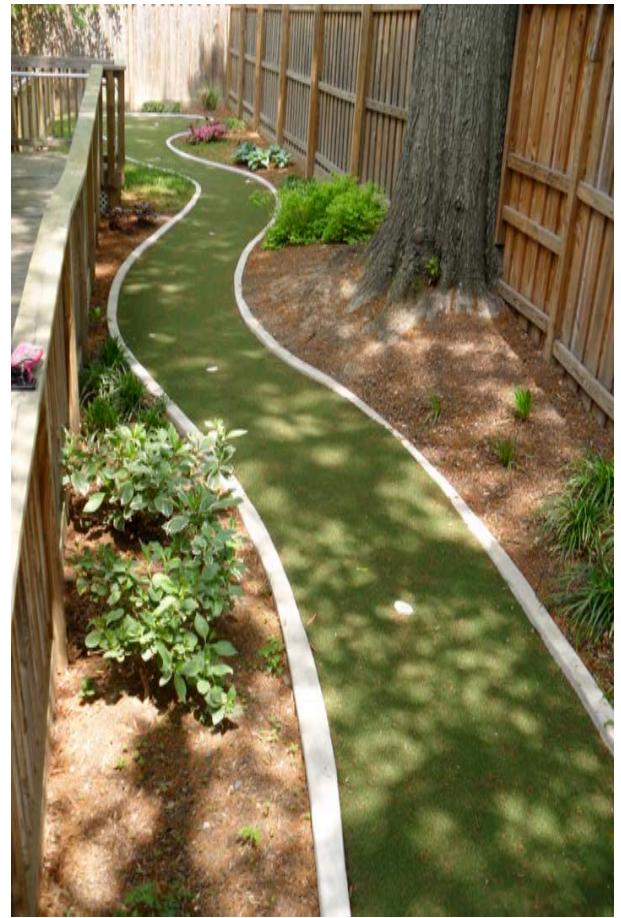

**Maria Teresa's Babies Early Enrichment Center  
Arlington, VA  
Landscape/Putting Green**

We are extremely satisfied with the results of the installation of the artificial lawn by Chesapeake Bay Synthetic Landscapes at our Arlington Daycare Center, Maria Teresa's Babies Early Enrichment Center. The SYNLawN product they installed looks beautiful and it is exceptionally useful for the children in our Center. The Children are enjoying the yard every day playing with all our equipment including playing mini-golf, soccer, baseball, basketball, and many other outside activities that support our healthy-mind healthy-body philosophy. Furthermore, these outdoor activities help the children develop gross and fine motor skills as well as well as language, social, emotional, physical, and cognitive development with even more ample opportunities to be outside because of the newly installed lawn.

The installation by Chesapeake Bay Synthetic Landscapes took less time than expected and there was minimal, if any, disruption of the daycare center activities. For anyone that is thinking about having this done, we wholeheartedly recommend them for their professionalism and we could not be any happier for choosing them for this project. Most importantly, the children are enjoy the outside time and we don't have to worry about dirt or even small falls because of the cushion that the SYNLawN product has and regular lawns don't. We are happy for making this investment that will last for years and just to see the children's faces enjoying their outside activities makes it all worthwhile. Chesapeake Bay Synthetic Landscapes put us at ease and now the children in our care can benefit from this product and the exceptional work that they did in installing it. Thank you Chesapeake Bay Synthetic Landscapes!