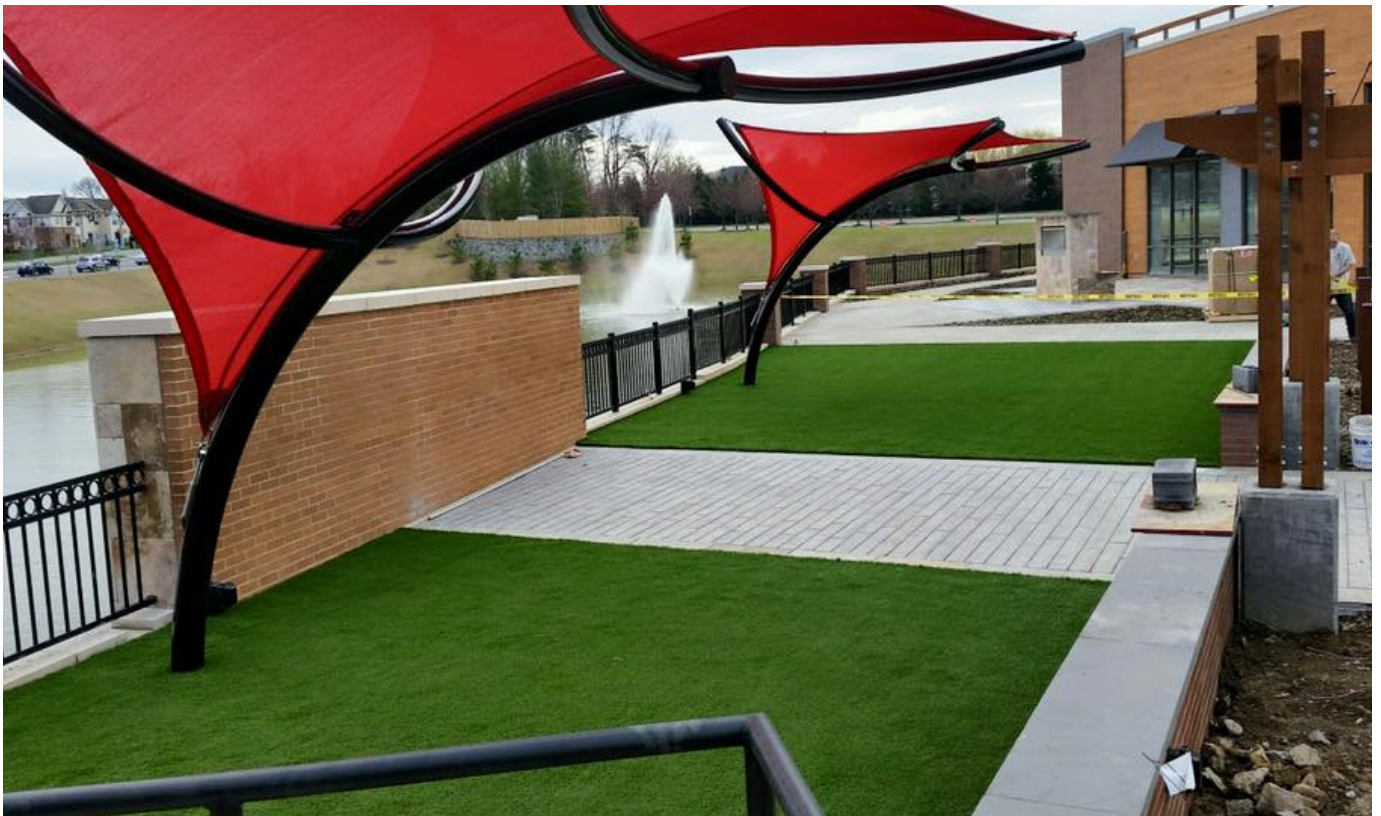

| **SYNLAWN**®

Belmont Chase
Ashburn, VA | Category: Landscape

4/2016

1,300 sq. ft.

SYNFescue 354

This is a common area for a large office, restaurant and retail space.