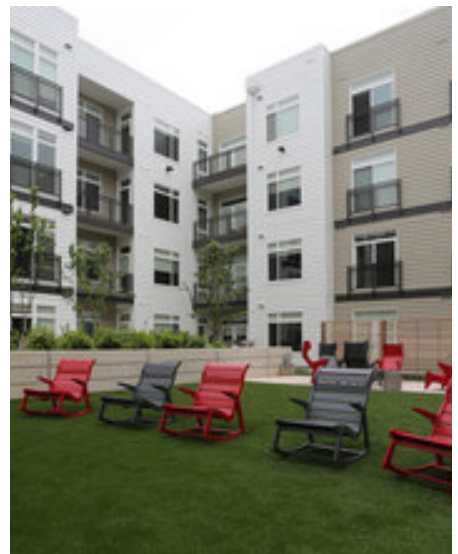

**SYNLAWN®**

**Galvan at Twinbrook  
Rockville, MD | Category: Landscape**

4/2016

1,100 sq. ft.

SYNFescue 354

This is an area right off the gym. It's intended for any type of use, so this artificial grass was chosen because it's a little longer and more realistic.