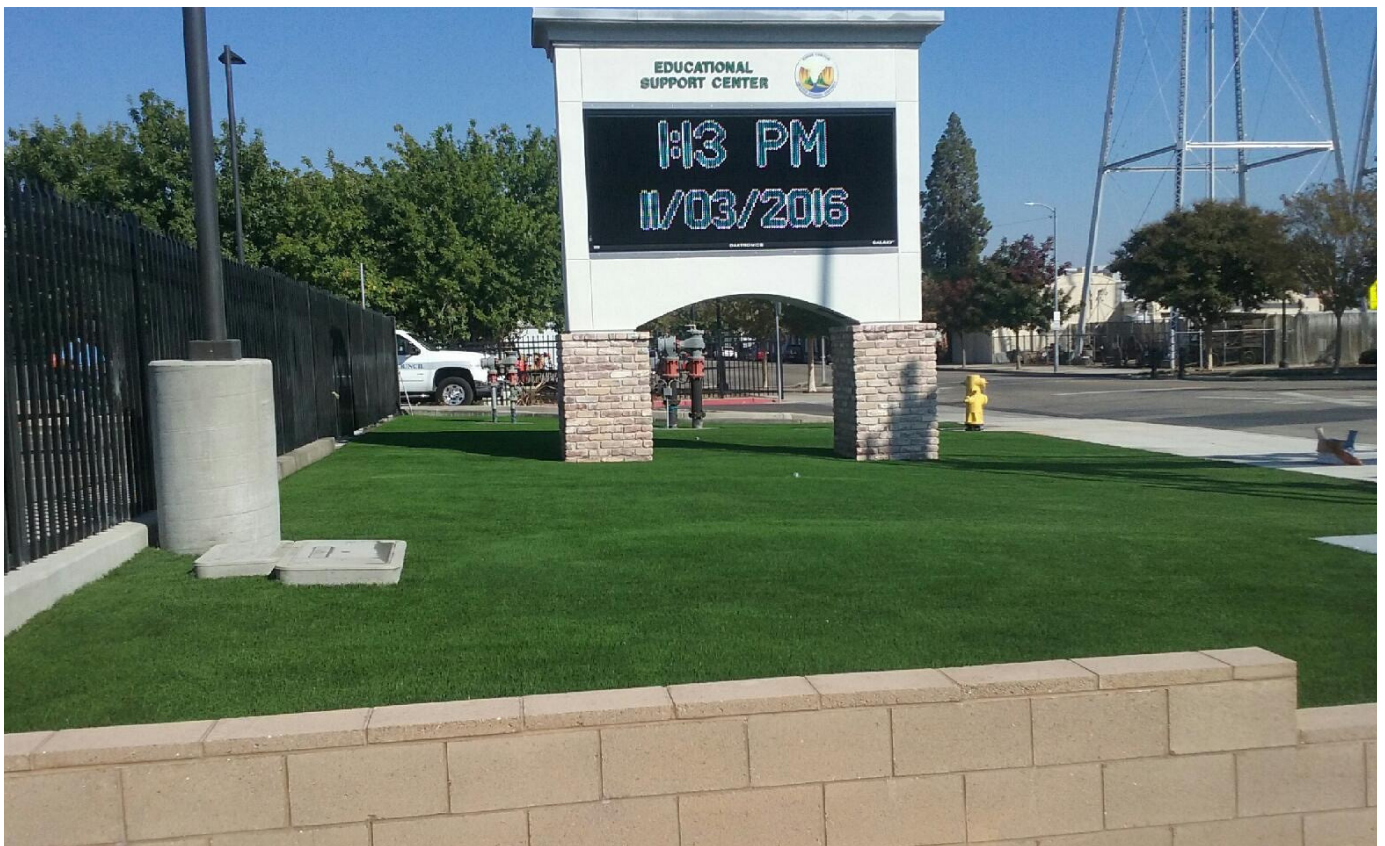

**SYNLAWN®**

**Kings County Unified School District  
Reedley, CA | Category: Landscape**

9/2016

2,000 sq. ft.

SYNFescue 254

Artificial grass was installed at the new school district's office.