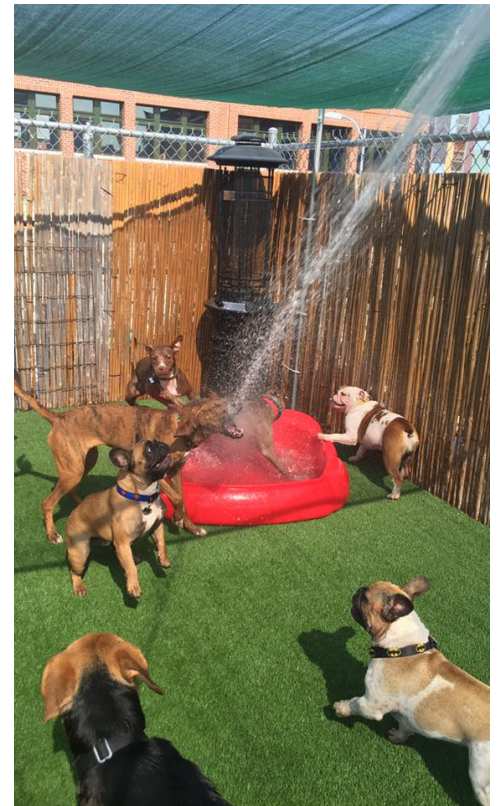

SYNLAWN®

Wagtime Washington, DC | Category: Pet

7/2015
850 sq. ft.
SYNTipede 214

This is their rooftop "woof top" for the dogs to play on.