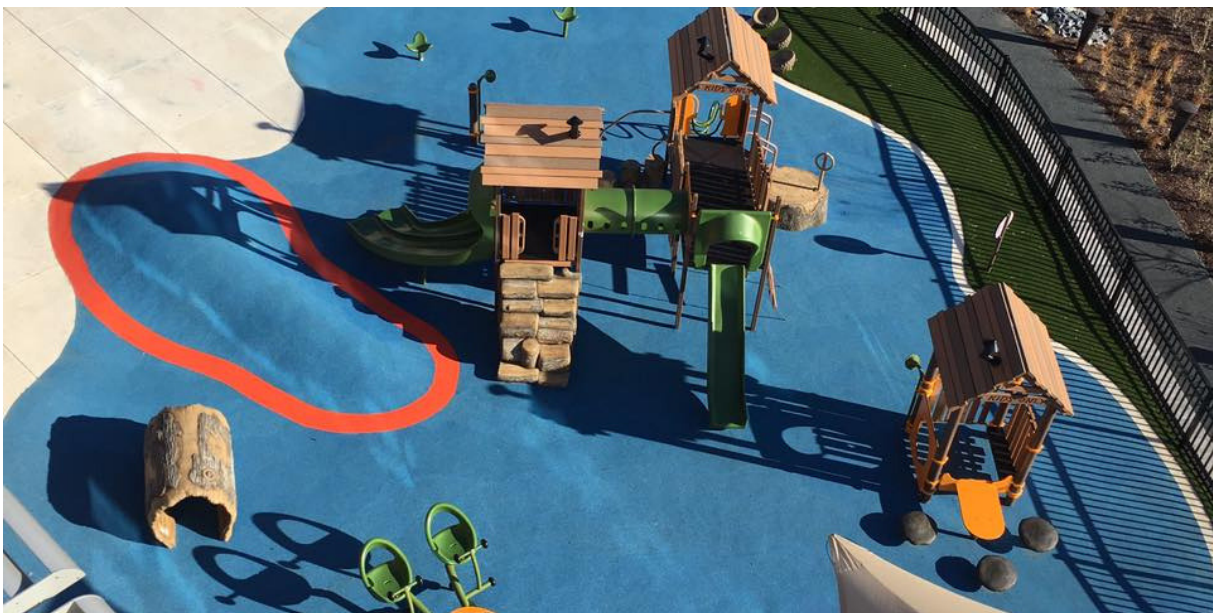

**SYNLAWN®**

**Van Ness Elementary School  
Washington, DC | Category: Play**

9/2016

6,500 sq. ft.

SYNTipede 354

This playground was fully remodeled. They added poured in place rubber along with turf and then added a large field for the kids to have more play space.