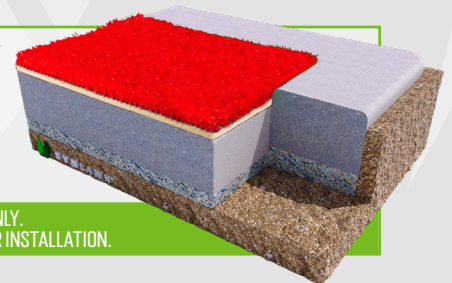

7 COLORS IN-STOCK

BLACK | FL. BLUE | GREEN | NAVY | RED | WHITE | YELLOW
ASK ABOUT CUSTOM COLORS

SKU	SPK60 (No Pad)
Grass Zone Yarn	Polyethylene
Grass Zone Denier	Green: 8,000 / 1 Colors: 10,000 / 1
Thatch Zone Yarn/Color	Green: Nylon / Turf Green Navy: PE / Black Colors: Matches Turf Color
Thatch Zone Denier	Green: 6,000 / 8 Colors: 5,400/8
Grass Zone Yarn Shape	Slit Film
Finished Pile Height	3/4"
Finished Pile Weight	58 oz.
Backing	13PP/18 PET 2-Part
Tuft Gauge	3/16"
Total Weight	81 oz.
Tuft Bind	> 8 lbs.
Permeability	-
Features	Deluster, UV Stabilizers
Test Data	ASTM D2859, E648, F1292, F1951

- LIMITED LIFETIME WARRANTY*
- SAFE, SOFT, DURABLE SURFACE
- LOW-FRICTION FOR SAFE PLAYTIME
- IDEAL FOR DAYCARES GYMS AND TRAINING FACILITIES

INSTALLATION DETAILS AVAILABLE AT